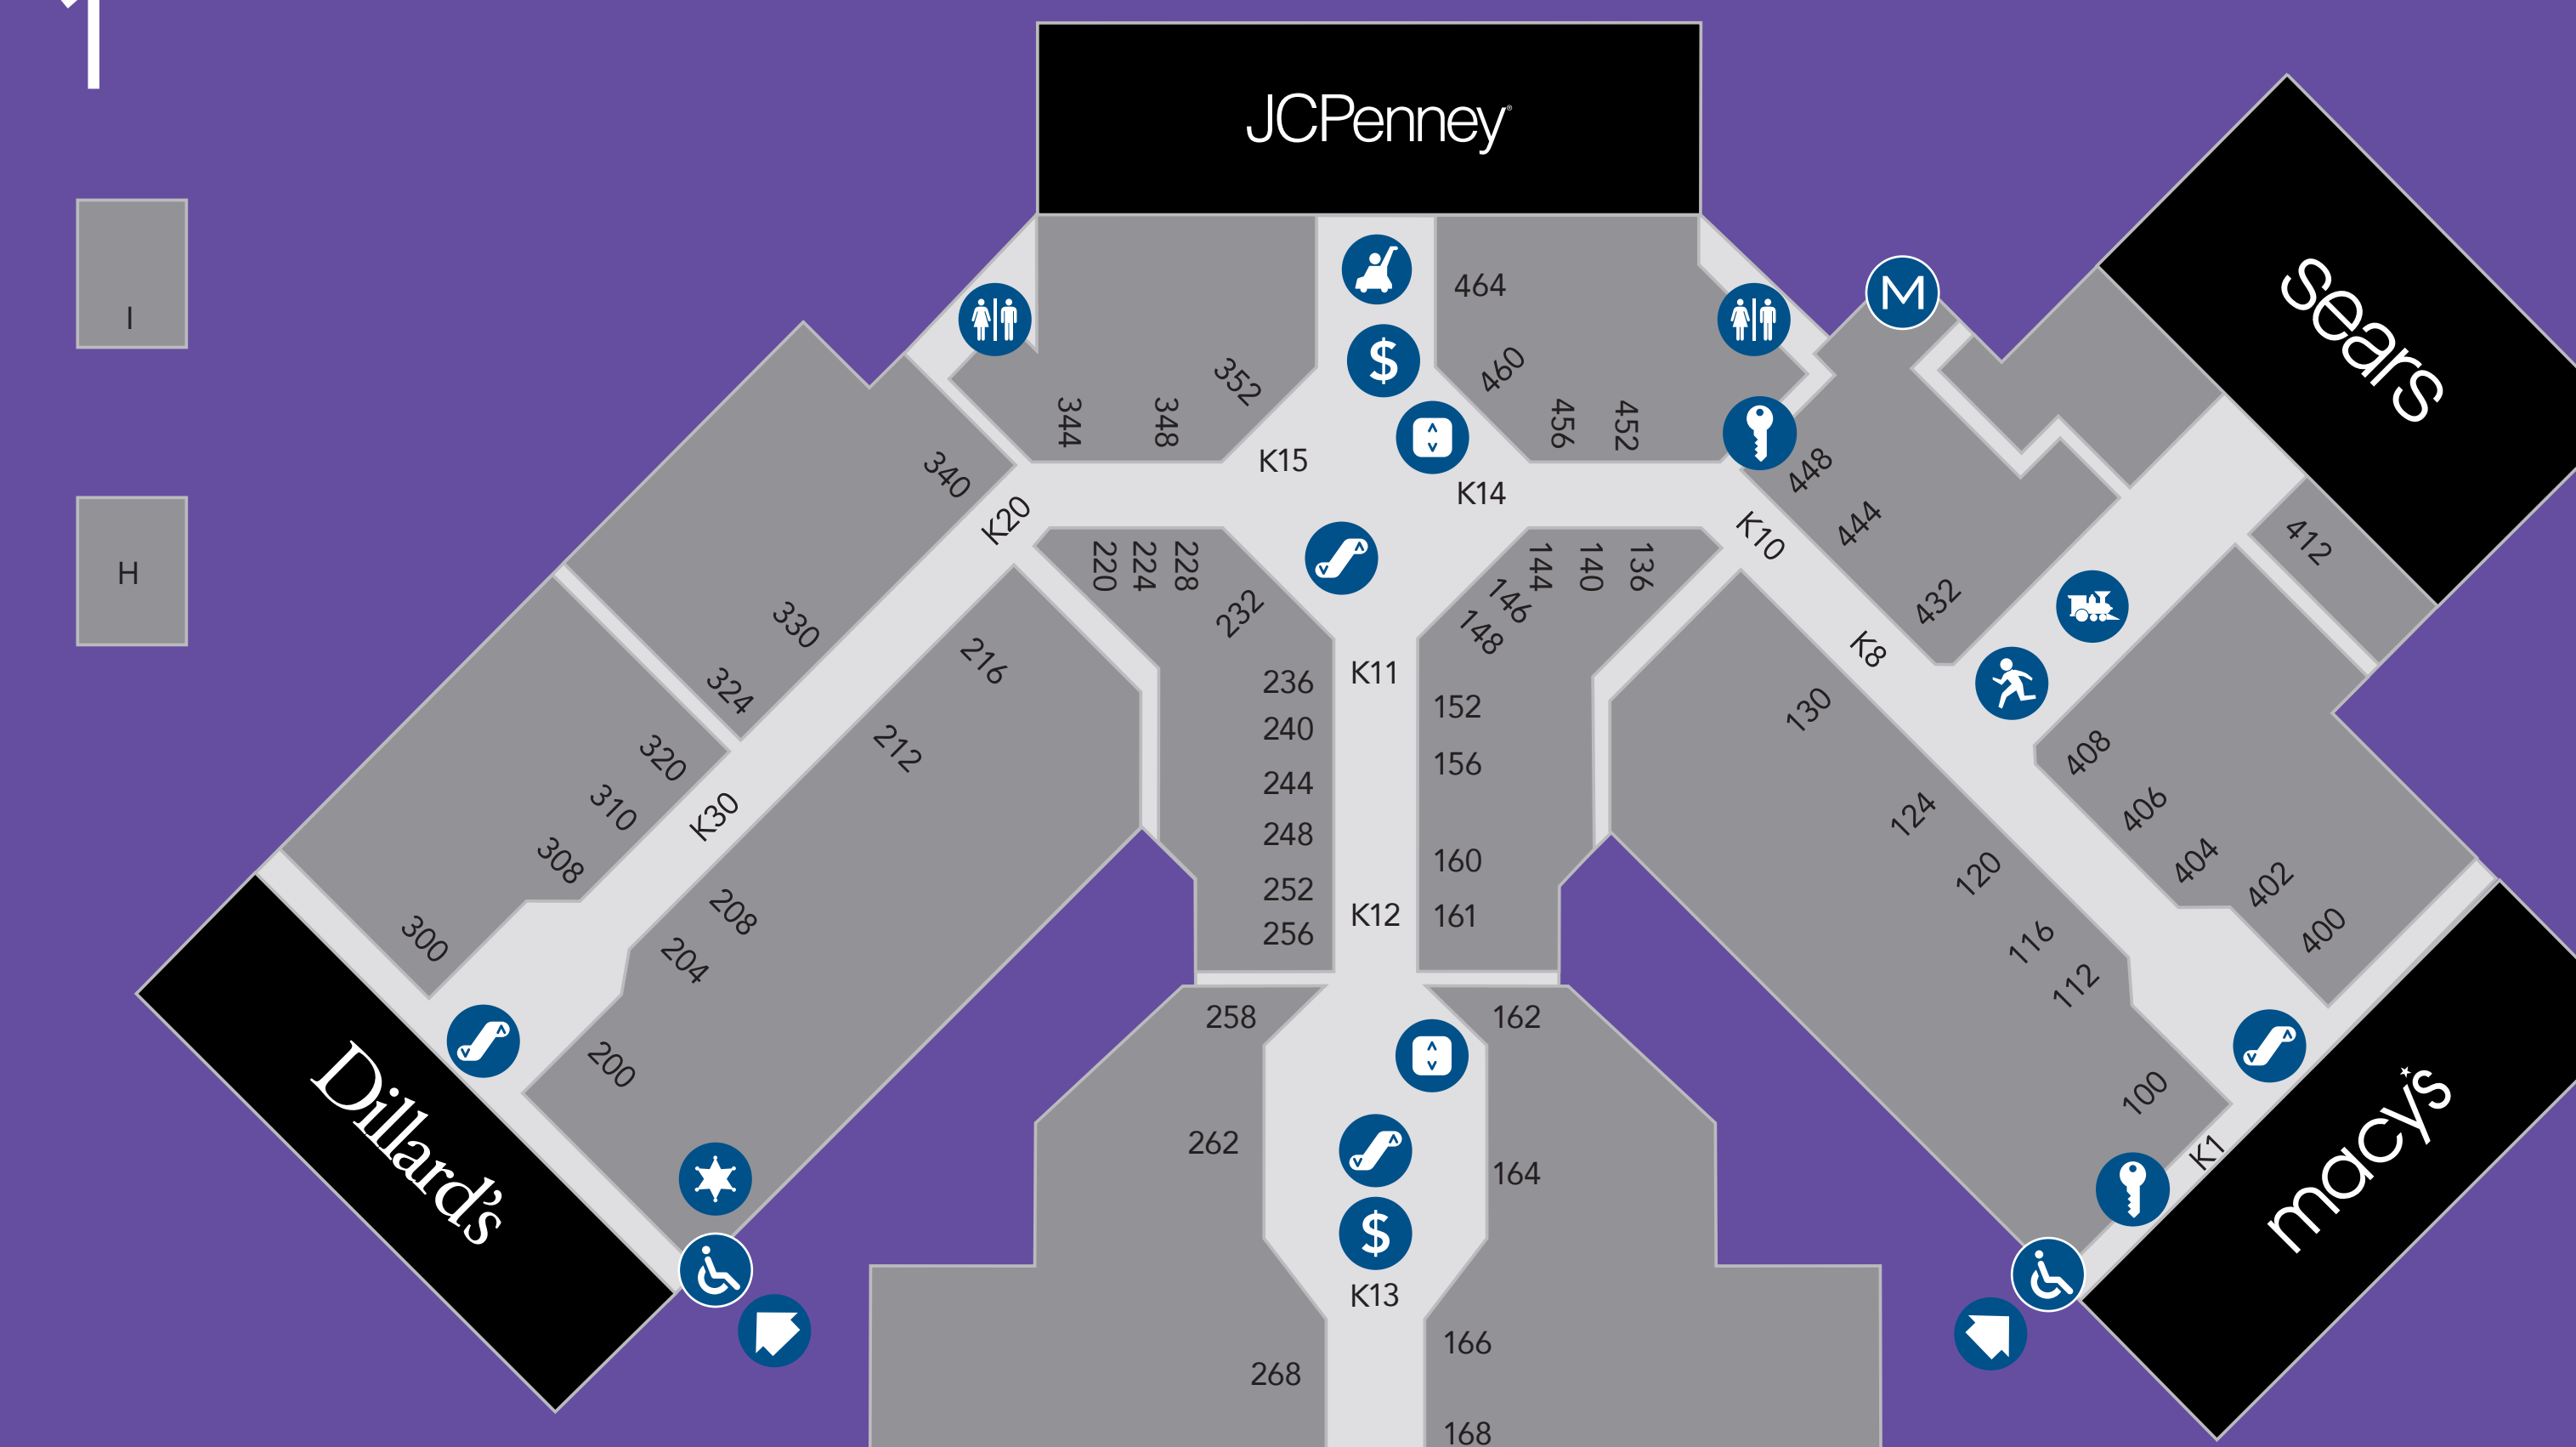

SouthPark MALL

Department Stores

Dick's Sporting Goods
Dillard's
JCPenney
Kohl's
Macy's
Sears

Women's Apparel

Abercrombie & Fitch 212
Aerie 352
Aeropostale 348
American Eagle Outfitters 216
Banana Republic 270
beLA 256
The Buckle 330
Cardboard Heroes 900
Charlotte Russe 716
Chicos 274
Christopher & Banks 706
CLE 23 406
Dress Barn 408
Express 720
Forever 21 262
Francesca's Collection 148
H&M 820
Hollister Co. 204
Hot Topic 968
Just Add Water 444
J Jill 452
Lands' End (inside Sears) 112
Lane Bryant 144
The Leather Company 220
Lids 960
The Limited 900
Lockerroom By Lids 170
Motherhood Maternity -
Outside Entry 180
New York & Co. 528
PACSUN 954
PINK 432
Rue21 300
Soma 152
Tilly's 335
Torrid 712
Victoria's Secret 130
Where I'm From K11
Windsor Fashions 116
Zumiez 816

4th & Goal 808
Aces Breakaway 932
Amazon Locker K1
Books A Million 200
Brookstone 344
Build-A-Bear 320
Lockerroom By Lids 900
Champs Sporting Goods 704
Cinemark
Earthbound Trading Co. 116
Finish Line 308
Gee Lilly 524
JCPenney Photo
K UNIQUE Gifts 812
Learning Express Toys 972
Lids 224
Michael's COMMONS
MK Lottery 817
Office Max F
Opinions 412
Orangetheory Fitness COMMONS
Painted Penguin 702
Petland 936
Pick of the Litter 818
Planet Fitness I
Sears Auto
Shop N Play 100
Sunglass Hut/Watch Station 140
White Bard Candle 850

Music, Electronics & Phones

AT&T 244
Best Buy Mobile 448
Books A Million 200
Cellairis K16
Cell Doc 464
Game Stop 340
F.Y.E. Music Movies 904
T-Mobile K20
Verizon Wireless 919

Bank & Financial Services

ATM (Upper Level-near Sbarro)
ATM (Lower Level-near elevator)
ATM (Lower Level-by
Cinemark escalator)
Key Bank B

SouthPark Services

All Smiles Aboard Trackless
Train Depot
Management Office
Mobility Center
Security

Level
2

Level
1

Map Key

- ATM
- Elevator
- Entrance
- Escalator
- Handicap Accessible
- Locker
- Management Office
- Mobility Center
- Proactiv
- Restrooms
- Family Lounge
- Security
- Stroller Rental
- SouthPark Playtown